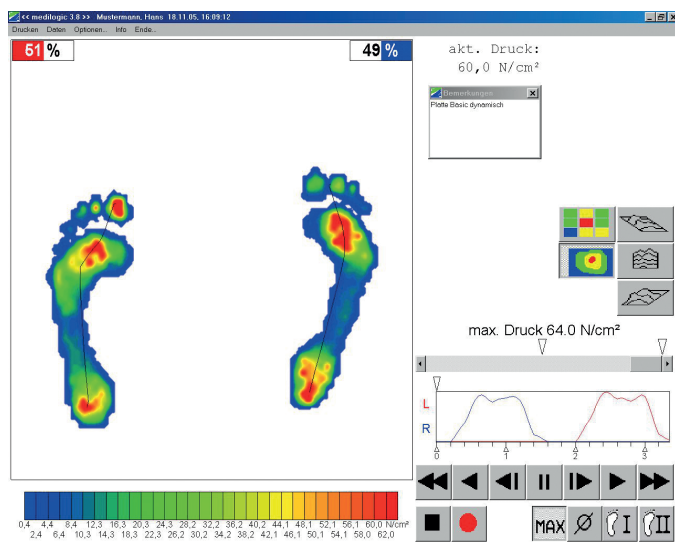

Pressure Measuring Platform Basic

THE DYNAMIC FOOTPRINT

medilogic Pressure Measuring Platform Basic

- Gait analysis while walking
- Registration and documentation of foot status
- Diagnostic support
- Insure quality of supply
- Intuitive and practicable
- mobile use
- Wireless or via USB
- CE-certified medical device class I m

Products for humans

Pressure Measuring Platform Basic

A functional measurement system on highest technical level

medilogic pressure measuring Platform Basic

- Measuring area: 480 x 240 mm
- 2048 Sensors
- Wireless data transmission or via USB-cable

Intuitive Software

- Ergonomic design
- Real time picture during measuring
- Storing with integrated customer database
- Recording and analysing of right and left step in one measurement
- Pressure distribution in maximum value
- Pressure distribution in average value
- View in 2D / 3D
- Gait line
- Playback the steps in real time or slow motion
- Print out with your own logo, in 1:1, abstract report

Service

- Technical support via phone for free
- Technical support via remote maintenance for free

Technical Data (may change without notice)

- Platform: 2048 SSR-Sensors
- measuring area: 480 x 240 mm
- over all measures: 550 x 400 mm
- Weight: 5 kg
- Power supply via USB port
- wireless version: 9 V standard battery
- Range of measurement: 0,6 to 64 N / cm²
- Sampling Rate: 20 Hz
- CE-certified medical device class I m
- Recommended minimum Computer Configuration: x86 compatible processor, min. 2 GB RAM, 1 free USB Port, Windows® XP / Vista / 7 / 8 / 10