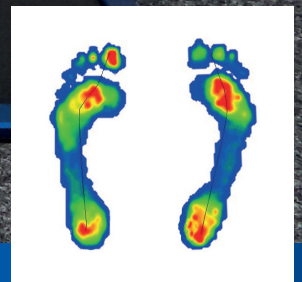

Pressure Measuring Platform Basic

THE DYNAMIC FOOTPRINT

medilogic Pressure Measuring Platform Basic

- Gait analysis while walking
- Registration and documentation of foot status
- Diagnostic support
- Insure quality of supply
- Intuitive and practicable
- mobile use
- Wireless or via USB
- CE-certified medical device class I m

Products for humans

Pressure Measuring Platform Basic

A functional measurement system on highest technical level

medilogic pressure measuring Platform Basic

- Measuring area: 480 x 240 mm
- 2048 Sensors
- Wireless data transmission or via USB-cable

Intuitive Software

- Ergonomic design
- Real time picture during measuring
- Storing with integrated customer database
- Recording and analysing of right and left step in one measurement
- Pressure distribution in maximum value
- Pressure distribution in average value
- View in 2D / 3D
- Gait line
- Playback the steps in real time or slow motion
- Print out with your own logo, in 1:1, abstract report