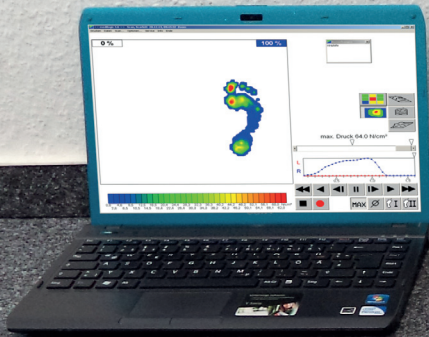

Pressure Measuring Platform Basic

THE DYNAMIC FOOTPRINT

medilogic Pressure Measuring Platform Basic

- Gait analysis while walking
- Registration and documentation of foot status
- Diagnostic support
- Insure quality of supply
- Intuitive and practicable
- mobile use
- Wireless or via USB
- CE-certified medical device class I m

Products for humans

Pressure Measuring Platform Basic

A functional measurement system on highest technical level

medilogic pressure measuring Platform Basic

- Measuring area: 480 x 240 mm
- 2048 Sensors
- Wireless data transmission or via USB-cable

Intuitive Software

- Ergonomic design
- Real time picture during measuring
- Storing with integrated customer database
- Recording and analysing of right and left step in one measurement
- Pressure distribution in maximum value
- Pressure distribution in average value
- View in 2D / 3D
- Gait line
- Playback the steps in real time or slow motion
- Print out with your own logo, in 1:1, abstract report

Service

- Technical support via phone for free
- Technical support via remote maintenance for free

Technical Data (may change without notice)

- Platform: 2048 SSR-Sensors
- measuring area: 480 x 240 mm
- over all measures: 550 x 400 mm
- Weight: 5 kg
- Power supply via USB port
- wireless version: 9 V standard battery
- Range of measurement: 0,6 to 64 N / cm²
- Sampling Rate: 20 Hz
- CE-certified medical device class I m
- Recommended minimum Computer Configuration: x86 compatible processor, min. 2 GB RAM, 1 free USB Port, Windows® XP / Vista / 7 / 8 / 10